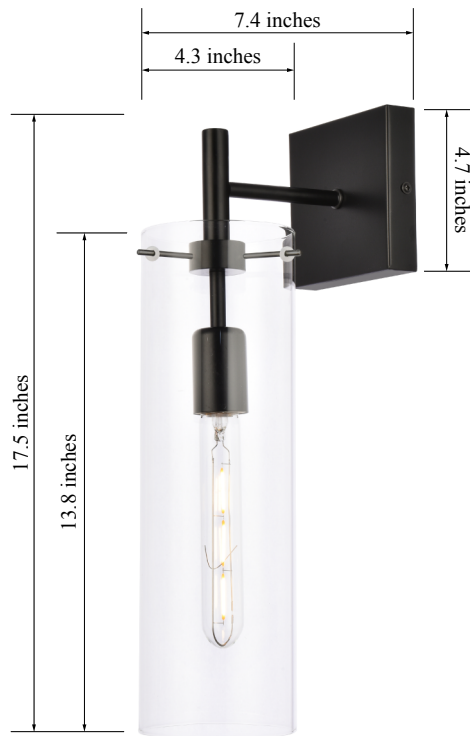

## SAVANT COLLECTION

Savant 1-Light Wall lamp Clear Glass

Black  
Item No:LD2362BK

Brass  
Item No:LD2362BR

Available Finishes

### Dimensions

Back plate Size(in)	L4.7"W4.7"H1"
Chain/Rod Length	N/A
Width	4.7"
Extension	7.4"
Height	17.5"
Maximum Height	N/A

### Specifications

Finish	2 Finishes
Material	Iron / Glass
Glass Color	Clear
Type	Wall lamp
Hanging Device	N/A
Voltage	110-125V
Dimmable	Yes
Warranty	1 Year Limited
Shipment Type	Small Parcel

### Bulb / Socket

Socket Type	E26
Number of Lights	1
Wattage/Bulb	40W
Included	No